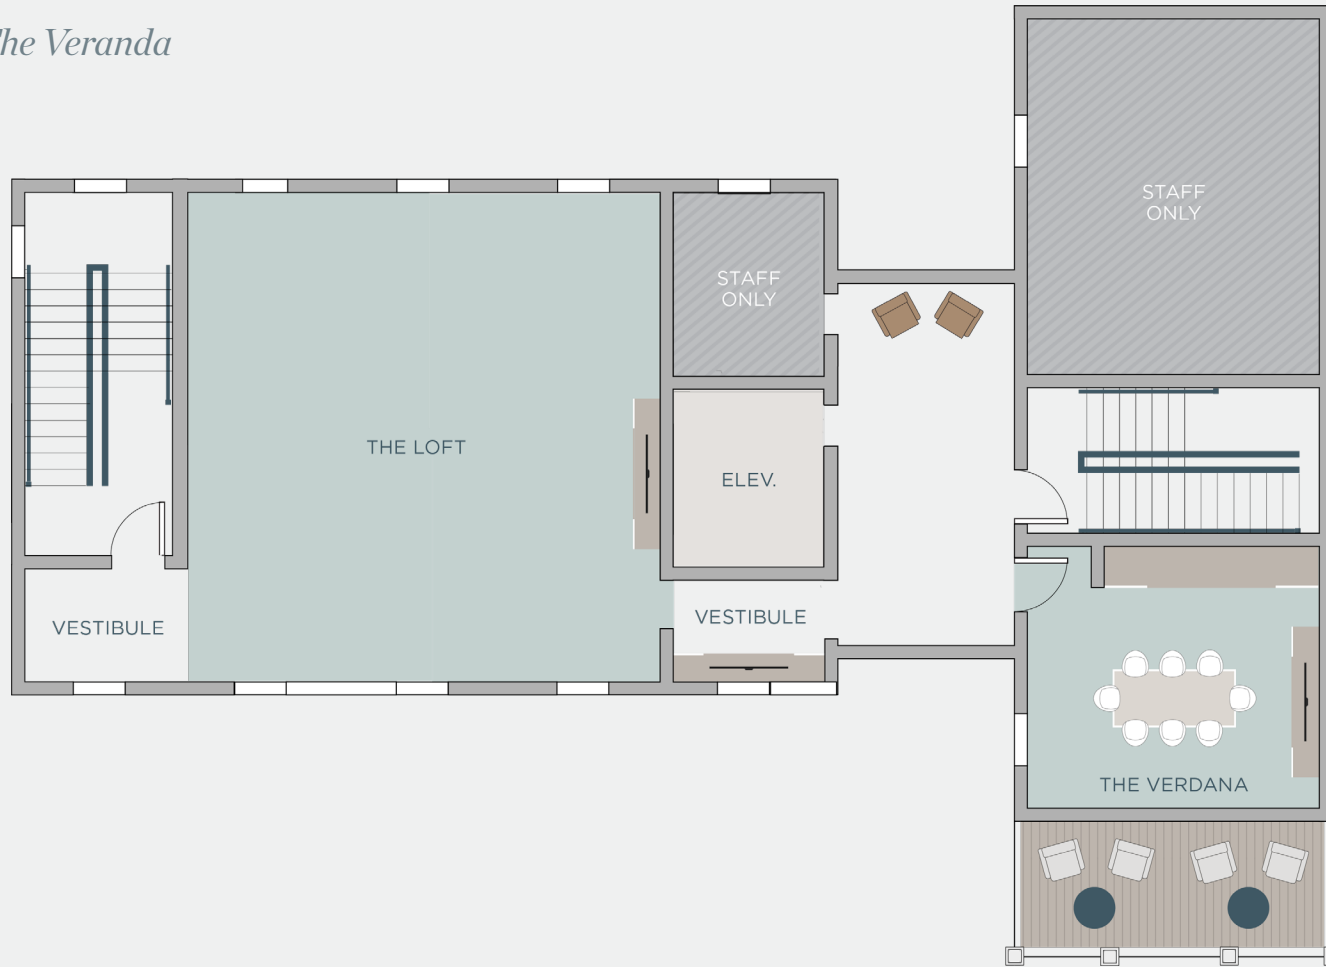

THE SPRING HOUSE:

The Loft & The Veranda

THE LOFT

Dimensions:
756 square feet
27'2" x 26'10"

Accommodates
up to 50 guests

THE VERANDA

Dimensions:
255 square feet
16'9" x 15'9"

Accommodates
up to 8 guests